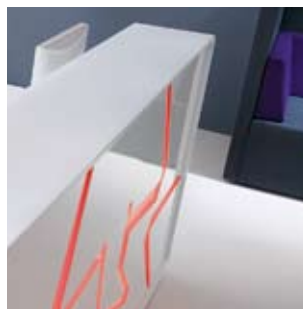

ARCTIC

SUMMER

RGBW LED

720 mm / 28 3/8"

2090 mm / 82 3/8"

432 mm / 17"

1334 mm / 52 5/8"

1440 mm / 56 3/4"

- CUZ2A - VIOLET
- CUZ12 - GREY

- 117 - WHITE GLASS
- 67 - WHITE PASTEL

- WHITE GLOSS