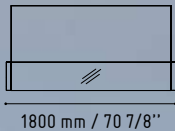

White means purity, perfection and confidence. The desktop is made from pastel white lacobel glass, so are the front and sides of the reception desk. The pattern of Arctic Summer emphasises fluorescent white light.

ARCTIC SUMMER

LAS18

67 - WHITE PASTEL

LAS18

67 - WHITE PASTEL

Opposites attract.

Arctic summer - ice flow warmed up with the glow - tube lighting.
The fancy design of this reception desk is intended for people with imagination,
who appreciate elegance and dislike monotony.

ARCTIC

SUMMER

RGBW LED

MM-3WP

720 mm / 28 3/8"

2090 mm / 82 3/8"

IM21S

432 mm / 17"

1334 mm / 52 5/8"

SNL16

1440 mm / 56 3/4"

- CUZ2A - VIOLET
- CUZ12 - GREY

- 117 - WHITE GLASS
- 67 - WHITE PASTEL

- WHITE GLOSS