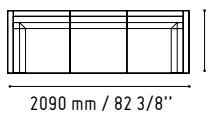

ARCTIC

SUMMER

RGBW LED

MM-3WP

720 mm / 28 3/8"

2090 mm / 82 3/8"

IM21S

432 mm / 17"

1334 mm / 52 5/8"

SNL16

1440 mm / 56 3/4"

- CUZ2A - VIOLET
- CUZ12 - GREY

- 117 - WHITE GLASS
- 67 - WHITE PASTEL

- WHITE GLOSS