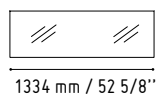

ARCTIC

SUMMER

RGBW LED

MM-3WP

720 mm / 28 3/8"

2090 mm / 82 3/8"

IM21S

432 mm / 17"

1334 mm / 52 5/8"

SNL16

1440 mm / 56 3/4"

- CUZ2A - VIOLET
- CUZ12 - GREY

- 117 - WHITE GLASS
- 67 - WHITE PASTEL

- WHITE GLOSS