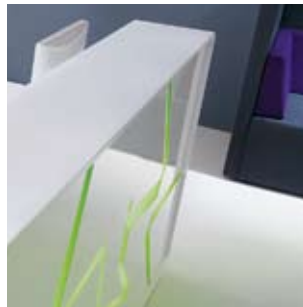

ARCTIC

SUMMER

RGBW LED

720 mm / 28 3/8"

2090 mm / 82 3/8"

432 mm / 17"

1334 mm / 52 5/8"

1440 mm / 56 3/4"

- CUZ2A - VIOLET
- CUZ12 - GREY

- 117 - WHITE GLASS
- 67 - WHITE PASTEL

- WHITE GLOSS