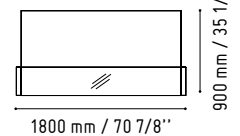

ARCTIC SUMMER

LAS18

67 - WHITE PASTEL

LAS18

67 - WHITE PASTEL

Opposites attract.

Arctic summer - ice flow warmed up with the glow - tube lighting.
The fancy design of this reception desk is intended for people with imagination,
who appreciate elegance and dislike monotony.

ARCTIC

SUMMER

RGBW LED

MM-3WP

720 mm / 28 3/8"

2090 mm / 82 3/8"

IM21S

432 mm / 17"

1334 mm / 52 5/8"

SNL16

1440 mm / 56 3/4"

- CUZ2A - VIOLET
- CUZ12 - GREY

- 117 - WHITE GLASS
- 67 - WHITE PASTEL

- WHITE GLOSS