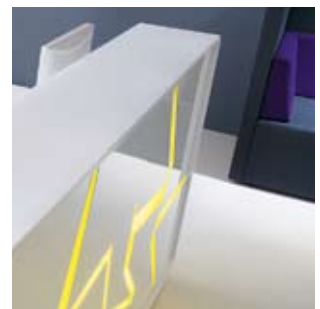

ARCTIC

SUMMER

RGBW LED

720 mm / 28 3/8"

2090 mm / 82 3/8"

432 mm / 17"

1334 mm / 52 5/8"

1440 mm / 56 3/4"

- CUZ2A - VIOLET
- CUZ12 - GREY

- 117 - WHITE GLASS
- 67 - WHITE PASTEL

- WHITE GLOSS