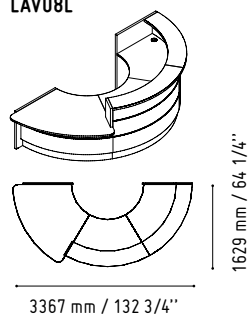

- WHITE GLOSS

LAV08L