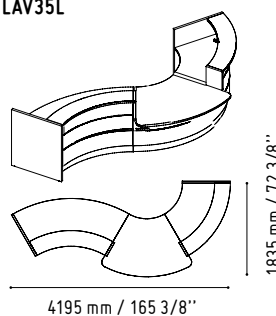

CAN11

360 mm / 14 1/8"

1105 mm / 43 1/2"

MM-PU

650 mm / 25 5/8"

650 mm / 25 5/8"

WHITE GLOSS

CUZ12-GREY

- 81 - HIGH GLOSS BURGUNDY
- 148 - HIGH GLOSS GREY
- 26 - ALUMINUM SATINATO

SNL16

- WHITE GLOSS

LAV17L

- 81 - HIGH GLOSS BURGUNDY
- 148 - HIGH GLOSS GREY
- 67 - WHITE PASTEL

VALDE

LAV35L

- 34 - CHESTNUT
- 148 - HIGH GLOSS GREY
- 26 - ALUMINUM SATINATO