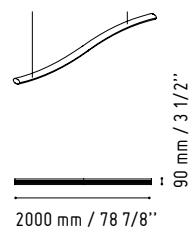

VALDE

- 34 - CHESTNUT
- 148 - HIGH GLOSS GREY
- 26 - ALUMINUM SATINATO

- WHITE GLOSS

- 31 - CANADIAN OAK
- 73 - HIGH GLOSS WHITE
- 67 - WHITE PASTEL