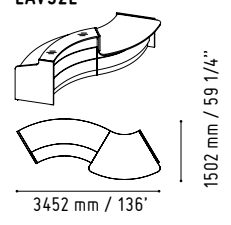

VALDE

- 74 - HIGH GLOSS ORANGE
- 73 - HIGH GLOSS WHITE
- 67 - WHITE PASTEL

- 73 - HIGH GLOSS WHITE
- 67 - WHITE PASTEL

LAV32L

- 80 - HIGH GLOSS GREEN
- 73 - HIGH GLOSS WHITE
- 67 - WHITE PASTEL