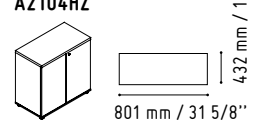

- 80 - HIGH GLOSS GREEN
- 73 - HIGH GLOSS WHITE
- 67 - WHITE PASTEL

A2104HZ